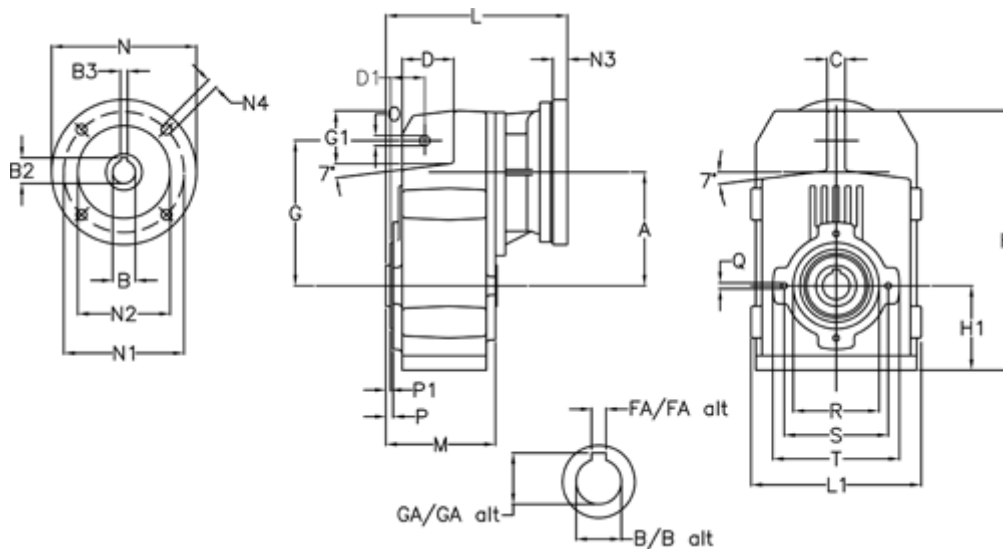

Article number: 29560202383230
 Description: Shaft mounted gear
 A252H35-23,8-P80B5

Measures

A = 128.75	FA = 10	M = 135.5	Q = M10x14
B = 35	G = 162	N = 200	R = 110
B1 = 19	G1 = 58.0	N1 = 165	S = 130
B2 = 21.8	GA = 38.3	N2 = 130	T = 150
B3 = 6	H = 290.5	N4 = M10x20	
C = 20	H1 = 93.5	O = 13	
D = 57.0	L = 232.5	P = 6.0	
D1 = 43.5	L1 = 188	P1 = 3.5	